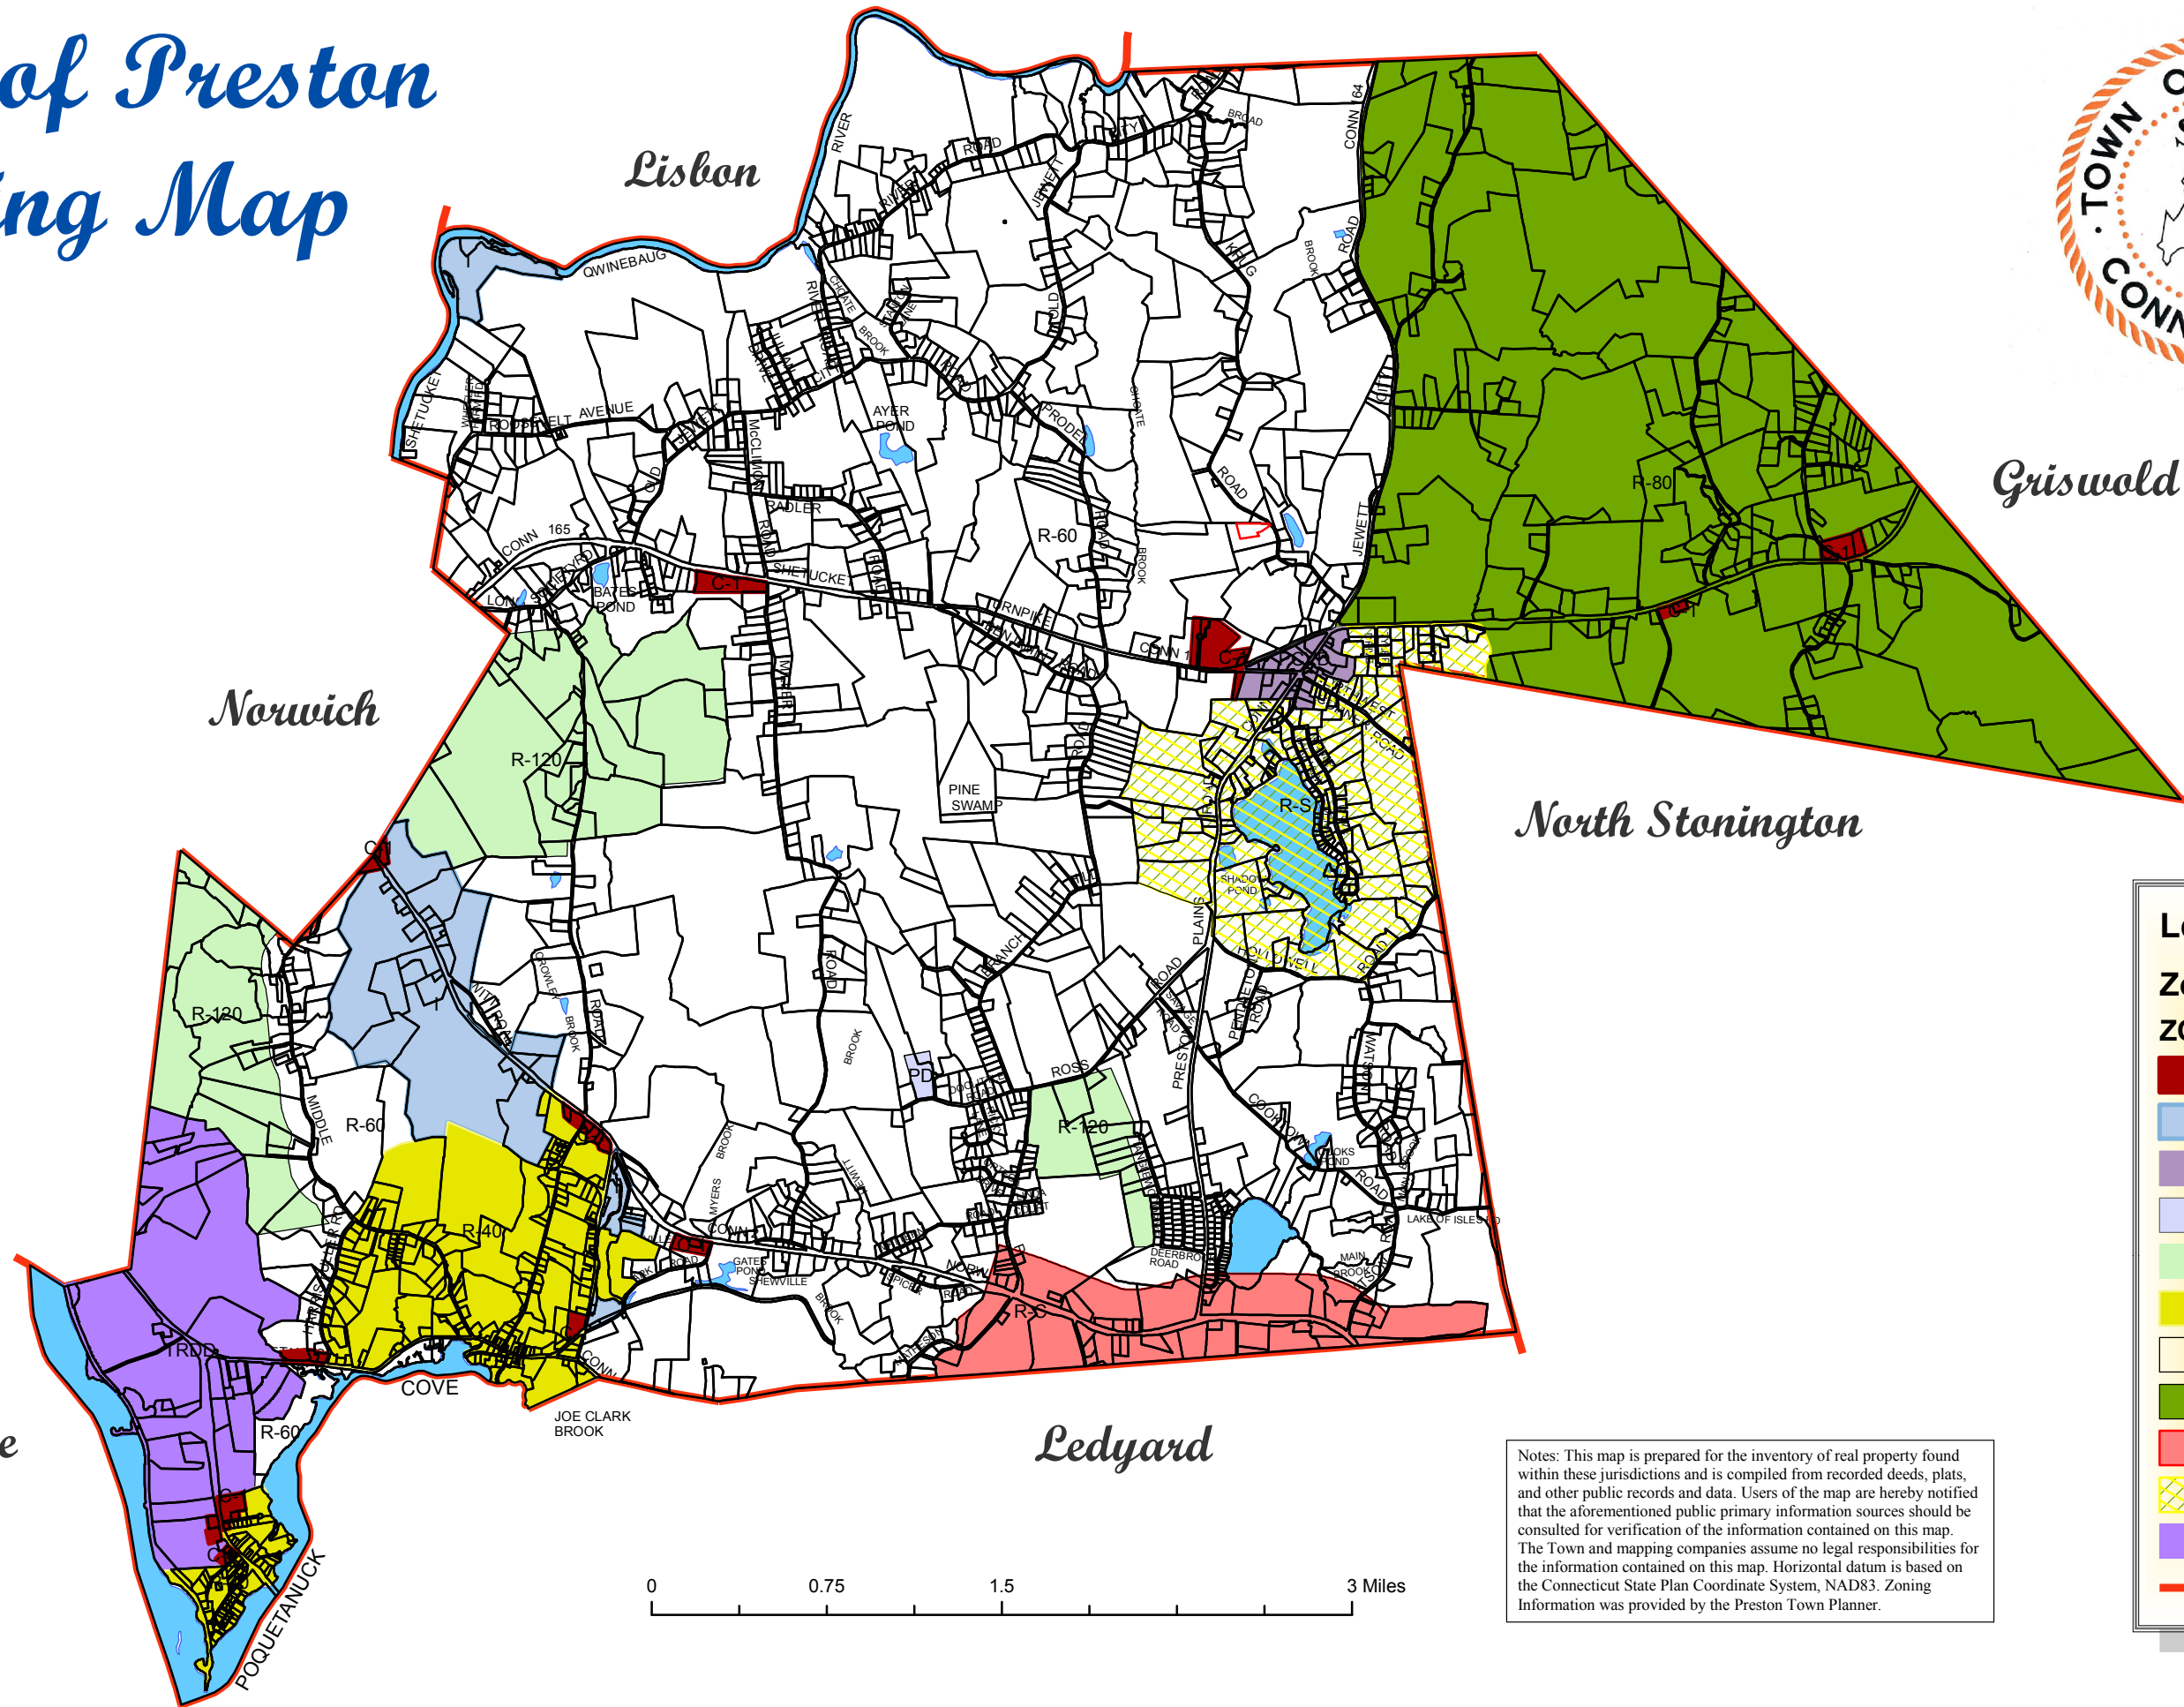

# Town of Preston Zoning Map

Legend	
Zoning	
ZONE_	
C-1	
I	
PCVD	
PD	
R-120	
R-40	
R-60	
R-80	
R-C	
R-S	
TRD	
Town_Line	

Notes: This map is prepared for the inventory of real property found within these jurisdictions and is compiled from recorded deeds, plats, and other public records and data. Users of the map are hereby notified that the aforementioned public primary information sources should be consulted for verification of the information contained on this map. The Town and mapping companies assume no legal responsibilities for the information contained on this map. Horizontal datum is based on the Connecticut State Plan Coordinate System, NAD83. Zoning Information was provided by the Preston Town Planner.